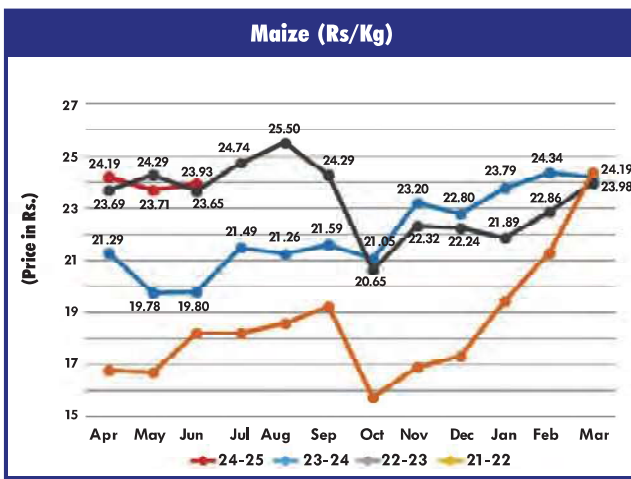

Weighted Average Prices of Cattle Feed Ingredients (FOR Prices in Madhya Pradesh)

Source:

www.NCDFI.coop | www.NCDFIeMarket.com | [in](#) [f](#) [v](#) [@](#) <#> [NCDFIcoop](#)

Source:

www.NCDFI.coop | www.NCDFIeMarket.com | [in](#) [f](#) [v](#) [@](#) <#> [NCDFIcoop](#)