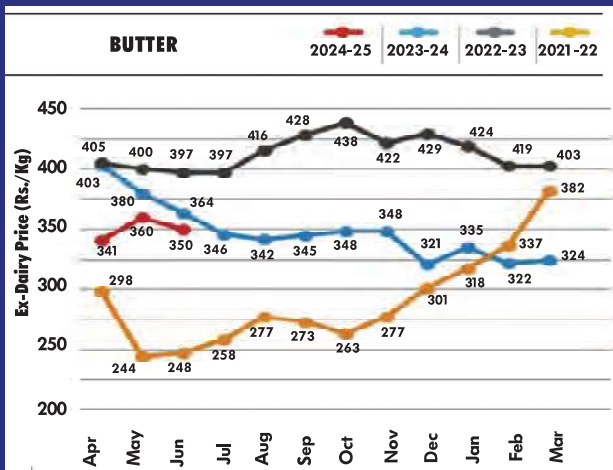

Butter (Weighted Avg.) Price (Rs./Kg)