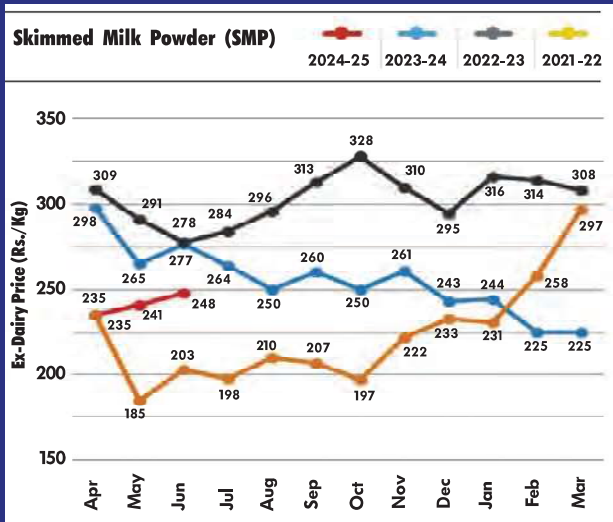

MARKET WATCH

Fresh Pouch Milk MRP (500 ml Pack) as on July 15, 2024

Market	Brand	FAT %			
		3.0	3.5	4.5	6.0
Ahmedabad	Amul	27		30	33
	Maahi	27			33
Amaravati	Shreeja	27		30	36
Bengaluru	Nandini	22	24	25	26^f
Bhopal	Sanchi	26		29	32
Chandigarh	Verka			31	34
	Vita	27		30	33
Chennai	Aavin	20		22	30
Delhi	Amul	28			34
	DMS	28			34
	Mother Dairy	28		29^b	34
Gangtok	Sikkim Milk	31		33^b	
Guwahati	Purabi	30	32	33	36
Hyderabad	Vijaya	29	29	31	36
Jaipur	Paayas	26			35
	Saras	25		28	32
Jammu and Srinagar	Amul	28		31	34
	Snow Cap	27		31	
Kolkata	Banglar Dairy	24^a		26	
Lucknow	Parag	28			34
Mumbai	Amul		28		
	Gokul				36^e
	Mahanand		28		
	Mother Dairy		27	28^b	
	Vikas	27^d			
Panaji	Goa Dairy	25^e	27	29	
	Sudha		27	28	32
Raipur	Devbhog		28	31	
Ranchi	Medha			30	
	Sudha			29	
Shimla	HIM	30		32	36
Thiruvananthapuram	MILMA	26		29	
Vijayawada	Vijaya				37^e

a : 3.2%, b: 4.0%, c: 6.5%, d: 450ml, e: 475ml, f: 510ml

SMP (Weighted Avg.) Price (Rs./Kg)