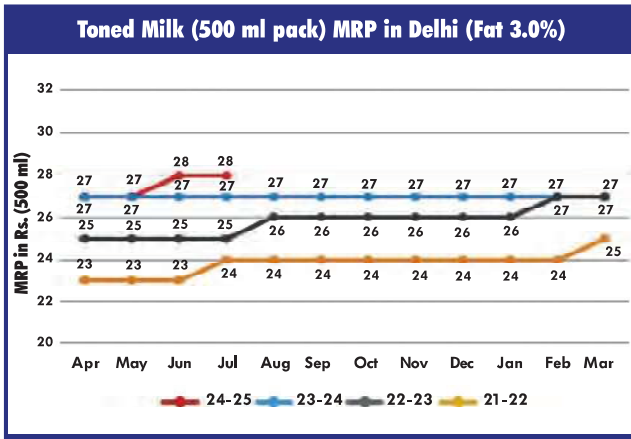

Weighted Average Prices of Cattle Feed Ingredients (FOR Prices in Madhya Pradesh)

Source:

www.NCDFI.coop | www.NCDFIeMarket.com | [in](#) [f](#) [v](#) [@](#) <#> [NCDFIcoop](#)

Source:

www.NCDFI.coop | www.NCDFIeMarket.com | [in](#) [f](#) [v](#) [@](#) <#> [NCDFIcoop](#)