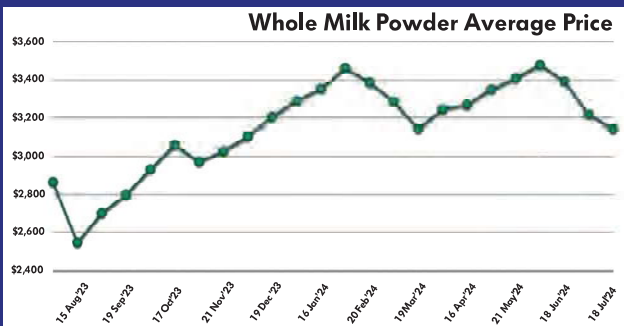

Global Prices in US$/MT

Last 12 Months

Last 5 Years

(Source: www.globaldairytrade.info)