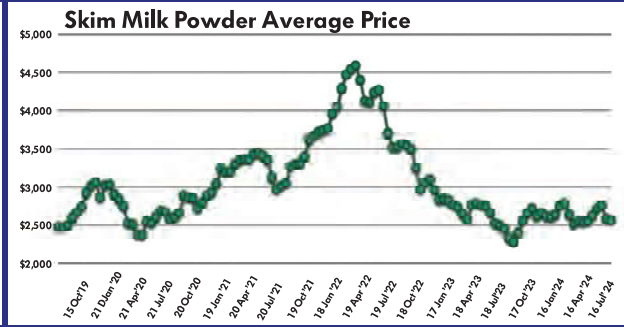

Global Prices in US$/MT

Last 5 Years

(Source: www.globaldairytrade.info)