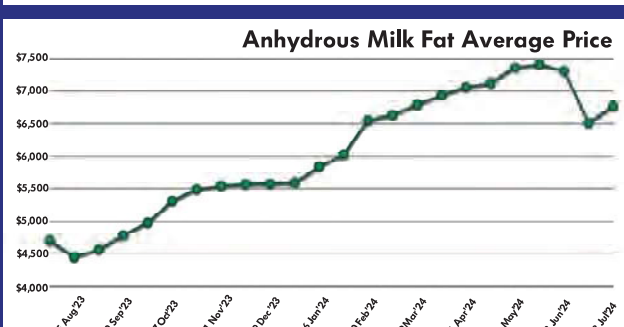

Global Prices in US$/MT

Last 12 Months

Last 5 Years

(Source: www.globaldairytrade.info)