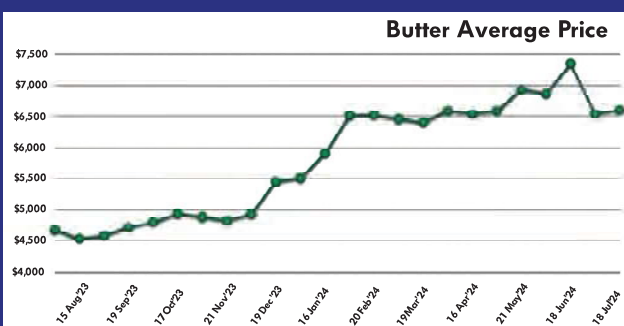

Global Prices in US$/MT

Last 12 Months

Last 5 Years

(Source: www.globaldairytrade.info)