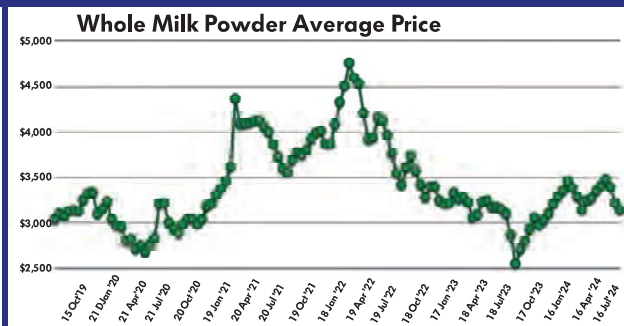

Global Prices in US$/MT

Last 12 Months

Last 5 Years

(Source: www.globaldairytrade.info)