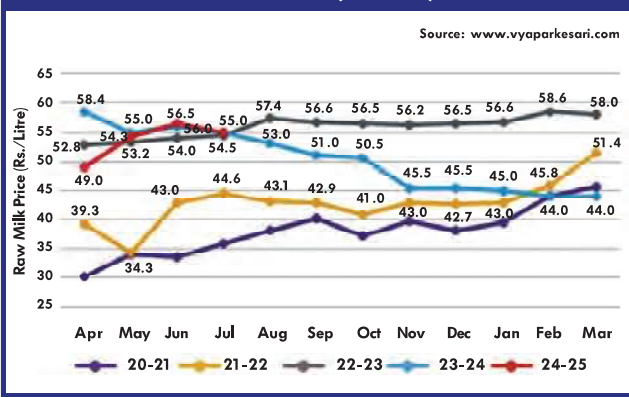

Raw Milk Price (Rs./Litre)