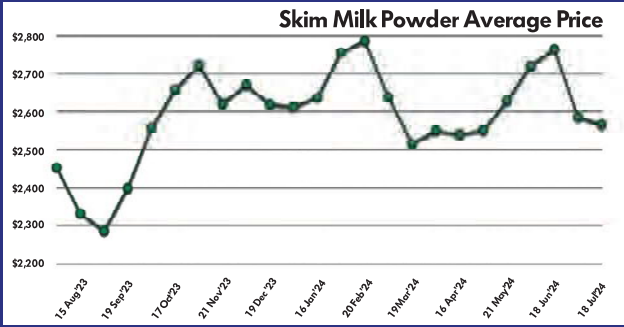

Global Prices in US$/MT

Last 12 Months

(Source: www.globaldairytrade.info)