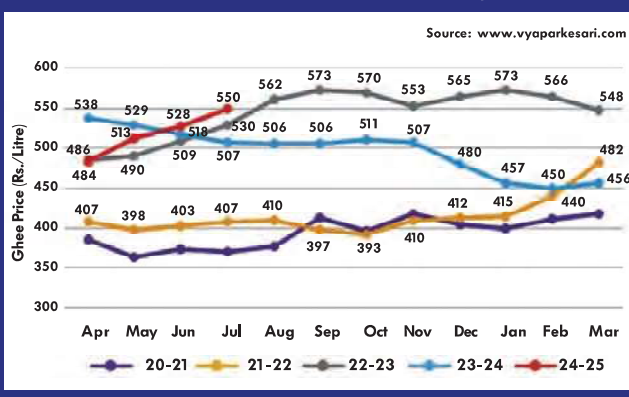

Ghee Wholesale Price (Rs./Kg)