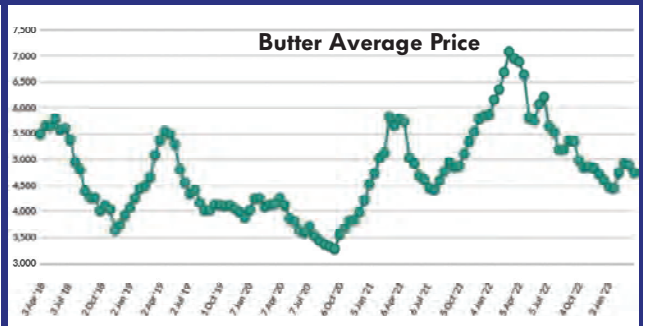

Raw Milk Price (Rs./Litre)

Source : Gujarat Cooperative Milk Marketing Federation Ltd.

SMP Wholesale Price (Rs/kg)

Ghee Wholesale Price (Rs/kg)

Global Prices in US\$/MT

Last 12 Months

Last 5 Years

(Source: www.globaldairytrade.info)