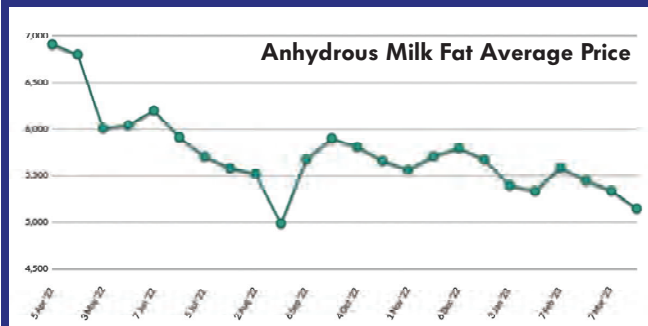

Raw Milk Price (Rs./Litre)

Source : Gujarat Cooperative Milk Marketing Federation Ltd.

SMP Wholesale Price (Rs/kg)

Ghee Wholesale Price (Rs/kg)

Global Prices in US\$/MT

Last 12 Months

Last 5 Years

(Source: www.globaldairytrade.info)