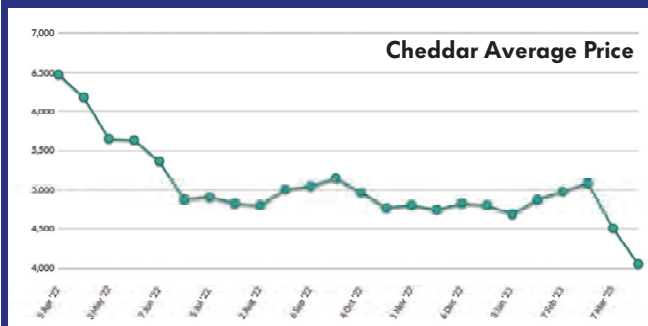

Raw Milk Price (Rs./Litre)

Source : Gujarat Cooperative Milk Marketing Federation Ltd.

SMP Wholesale Price (Rs/kg)

Ghee Wholesale Price (Rs/kg)

Global Prices in US\$/MT

Last 12 Months

Last 5 Years

(Source: www.globaldairytrade.info)