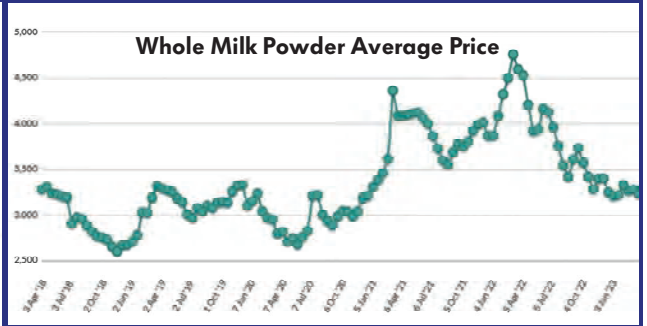

Raw Milk Price (Rs./Litre)

Source : Gujarat Cooperative Milk Marketing Federation Ltd.

SMP Wholesale Price (Rs/kg)

Ghee Wholesale Price (Rs/kg)

Global Prices in US\$/MT

Last 12 Months

Last 5 Years

(Source: www.globaldairytrade.info)