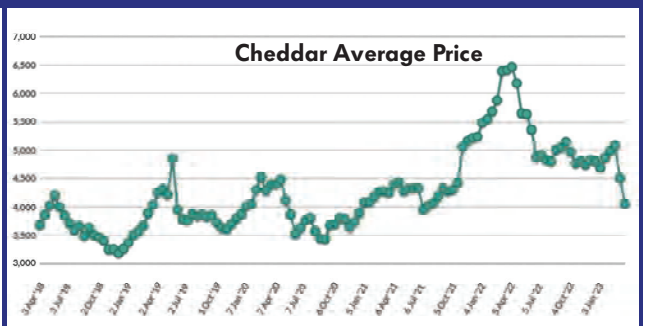

Raw Milk Price (Rs./Litre)

Source : Gujarat Cooperative Milk Marketing Federation Ltd.

SMP Wholesale Price (Rs/kg)

Ghee Wholesale Price (Rs/kg)

Global Prices in US\$/MT

Last 12 Months

Last 5 Years

(Source: www.globaldairytrade.info)