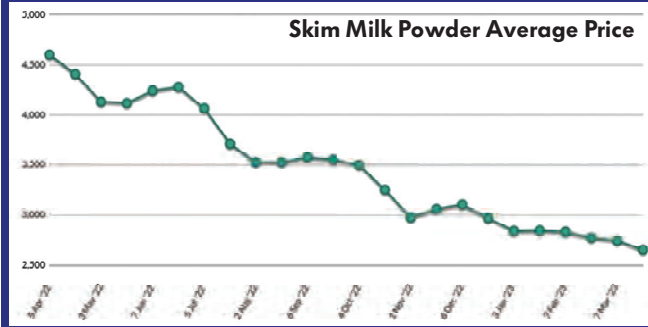

Raw Milk Price (Rs./Litre)

Source : Gujarat Cooperative Milk Marketing Federation Ltd.

SMP Wholesale Price (Rs/kg)

Ghee Wholesale Price (Rs/kg)

Global Prices in US\$/MT

Last 12 Months

Last 5 Years

(Source: www.globaldairytrade.info)