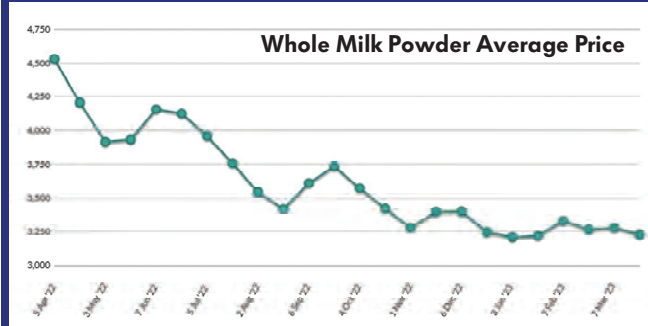

Raw Milk Price (Rs./Litre)

Source : Gujarat Cooperative Milk Marketing Federation Ltd.

SMP Wholesale Price (Rs/kg)

Ghee Wholesale Price (Rs/kg)

Global Prices in US\$/MT

Last 12 Months

Last 5 Years

(Source: www.globaldairytrade.info)