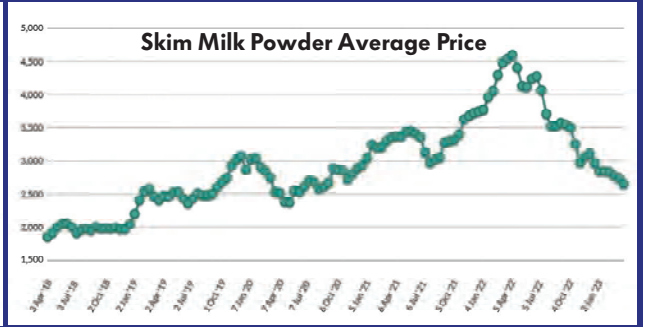

Raw Milk Price (Rs./Litre)

Source : Gujarat Cooperative Milk Marketing Federation Ltd.

SMP Wholesale Price (Rs/kg)

Ghee Wholesale Price (Rs/kg)

Global Prices in US\$/MT

Last 12 Months

Last 5 Years

(Source: www.globaldairytrade.info)