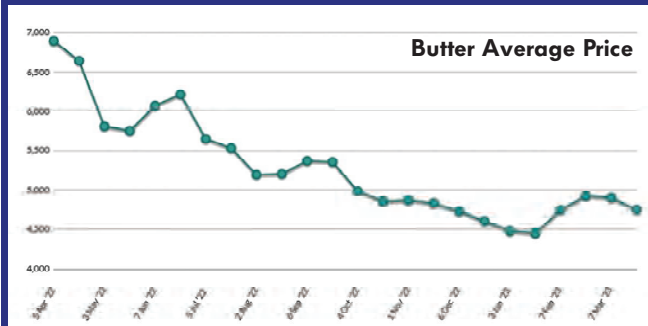

Raw Milk Price (Rs./Litre)

Source : Gujarat Cooperative Milk Marketing Federation Ltd.

SMP Wholesale Price (Rs/kg)

Ghee Wholesale Price (Rs/kg)

Global Prices in US\$/MT

Last 12 Months

Last 5 Years

(Source: www.globaldairytrade.info)