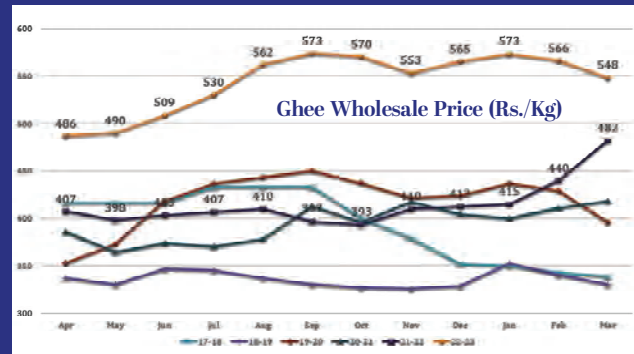

MARKET WATCH

Fresh Pouch Milk MRP (500 ml Pack) as on March 24, 2023

Market	Brand	Full Cream Milk MRP (Rs.)	Toned Milk MRP (Rs.)	Cow Milk MRP (Rs.)
Delhi	Amul	33	27	28
	Mother Dairy	33	27	28
	Madhusudan	33	27	28 (475 ml)
	Namaste India	33 (450 ml)	27 (475 ml)	
	Patanjali	33	27	28
Mumbai	Amul	33	27	28
	Gokul	35	26	27
	Mother Dairy	33	26	27
	Mahananda		26	27
	Gowardhan		26	27
Chennai	Aavin	30	20	
	Arokya	36	28	32
	Heritage	35	25	
Kolkata	Amul	33	27	28
	Red Cow	33	27	27
	Metro		26	26
	Banglar Dairy		22	23
	ITC		26	
Bengaluru	Nandini	24	20	22
	Dodla	31	23	
	Heritage	31	24	
Ahmedabad	Amul	33	27	28
	Mahi	31	25	
	Gayatri	31	25	

Raw Milk Price (Rs./Litre)

Source : Gujarat Cooperative Milk Marketing Federation Ltd.

SMP Wholesale Price (Rs/kg)

Ghee Wholesale Price (Rs/kg)

Global Prices in US\$/MT

Last 12 Months

Last 5 Years

(Source: www.globaldairytrade.info)