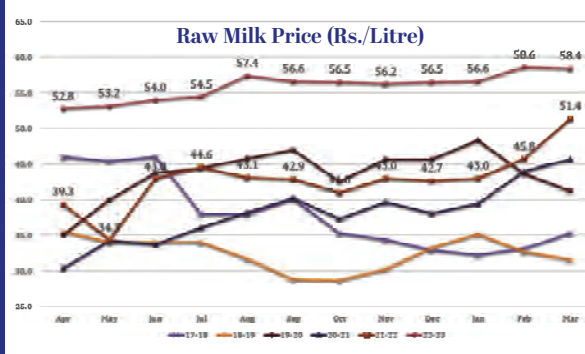

MARKET WATCH

Fresh Pouch Milk MRP (500 ml Pack) as on March 24, 2023

Market	Brand	Full Cream Milk MRP (Rs.)	Toned Milk MRP (Rs.)	Cow Milk MRP (Rs.)
Delhi	Amul	33	27	28
	Mother Dairy	33	27	28
	Madhusudan	33	27	28 (475 ml)
	Namaste India	33 (450 ml)	27 (475 ml)	
	Patanjali	33	27	28
Mumbai	Amul	33	27	28
	Gokul	35	26	27
	Mother Dairy	33	26	27
	Mahananda		26	27
	Gowardhan		26	27
Chennai	Aavin	30	20	
	Arokya	36	28	32
	Heritage	35	25	
Kolkata	Amul	33	27	28
	Red Cow	33	27	27
	Metro		26	26
	Banglar Dairy		22	23
	ITC		26	
Bengaluru	Nandini	24	20	22
	Dodla	31	23	
	Heritage	31	24	
Ahmedabad	Amul	33	27	28
	Mahi	31	25	
	Gayatri	31	25	

Raw Milk Price (Rs./Litre)