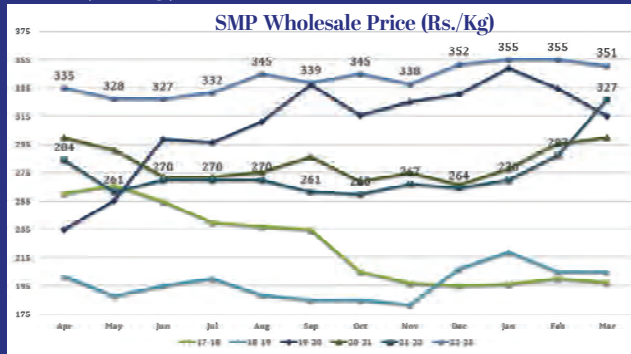

SMP Wholesale Price (Rs/kg)