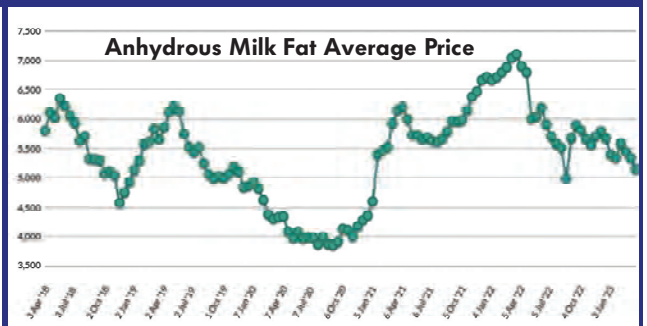

Raw Milk Price (Rs./Litre)

Source : Gujarat Cooperative Milk Marketing Federation Ltd.

SMP Wholesale Price (Rs/kg)

Ghee Wholesale Price (Rs/kg)

Global Prices in US\$/MT

Last 12 Months

Last 5 Years

(Source: www.globaldairytrade.info)