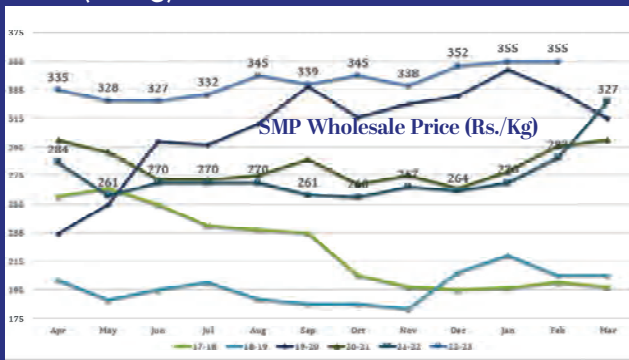

SMP Wholesale Price (Rs/kg)