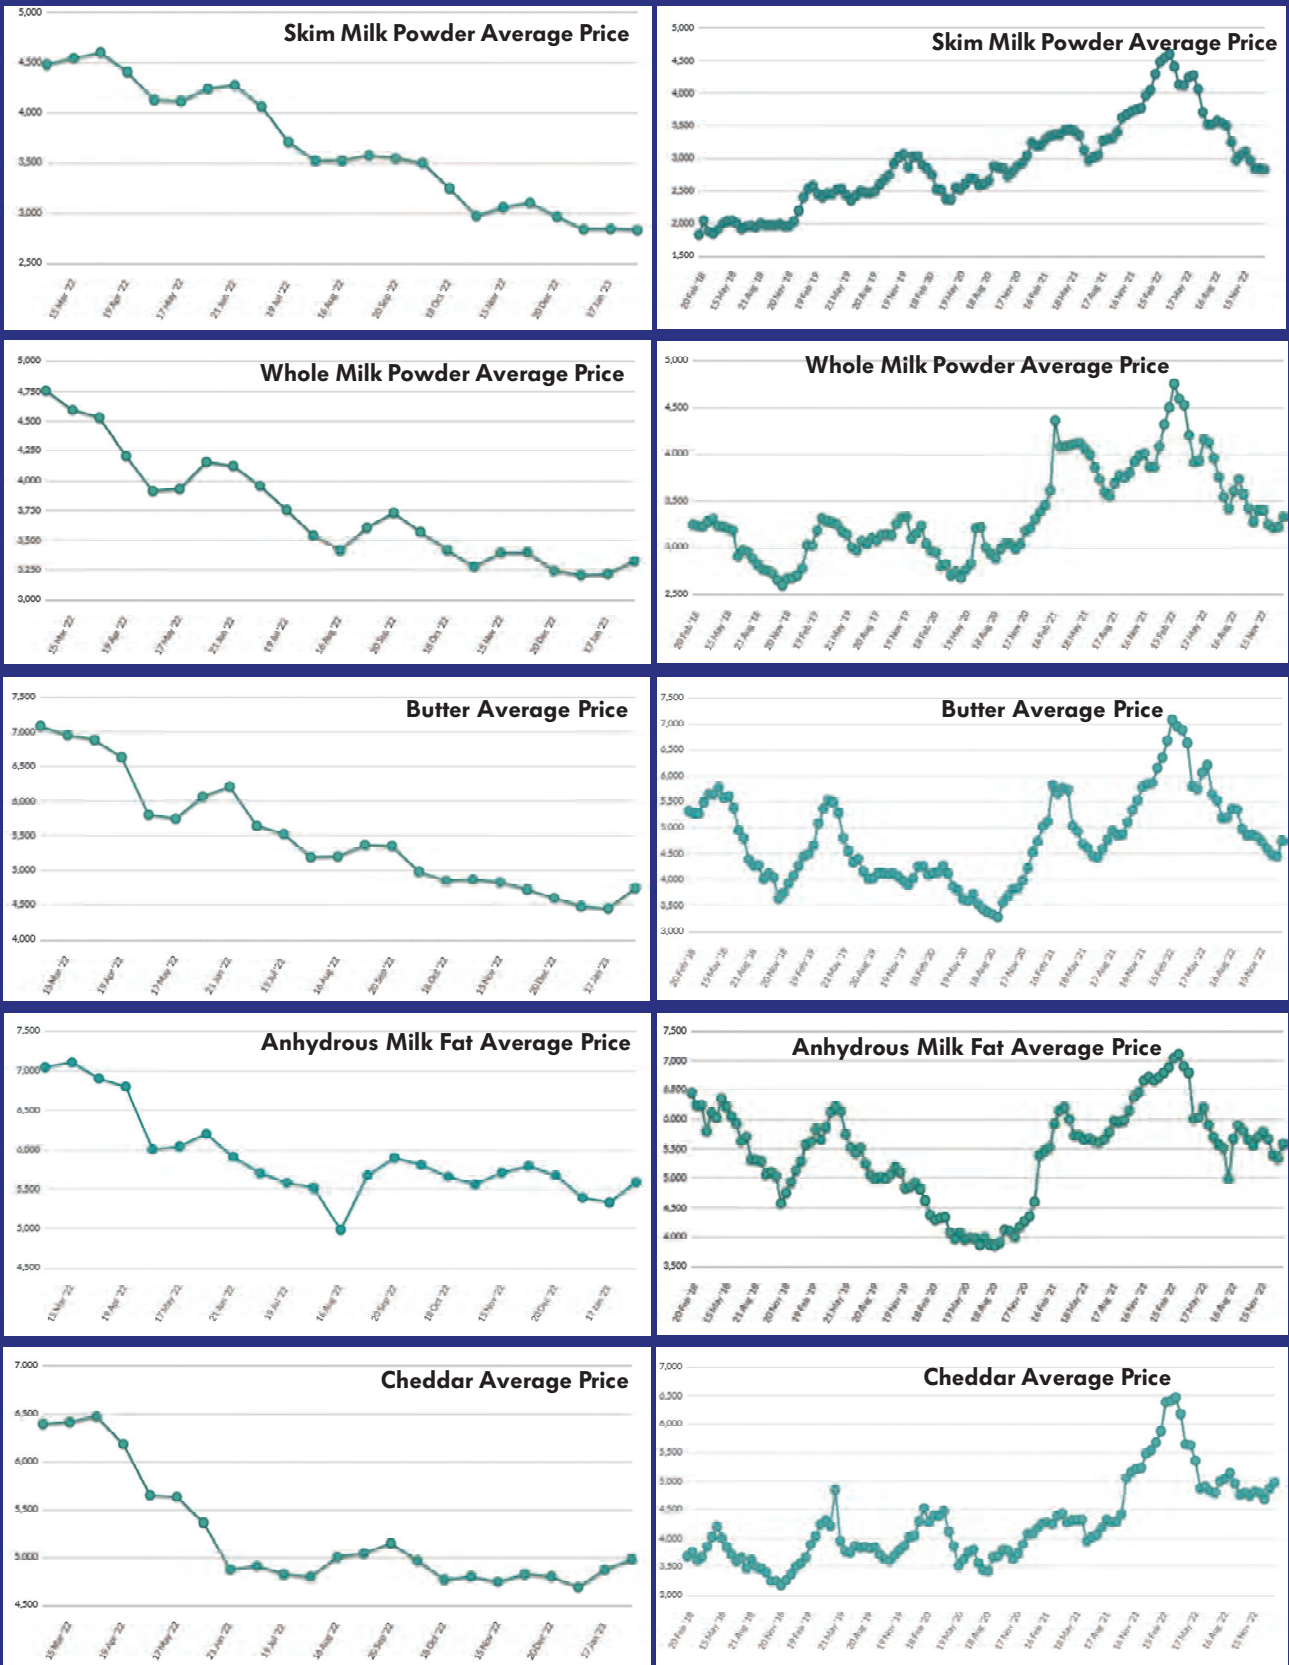

## Fresh Pouch Milk MRP (500 ml Pack) as on February 21, 2023

Market	Brand	Full Cream Milk MRP (Rs.)	Toned Milk MRP (Rs.)	Cow Milk MRP (Rs.)
Delhi	Amul	33	27	28
	Mother Dairy	33	27	28
	Madhusudan	33	27	28 (475 ml)
	Namaste India	33 (450 ml)	27 (475 ml)	
	Patanjali	33	27	28
Mumbai	Amul	33	27	28
	Gokul	35	26	27
	Mother Dairy	33	26	27
	Mahananda		26	27
	Gowardhan		26	27
Chennai	Aavin	30	20	
	Arokya	36	28	32
	Heritage	35	25	
Kolkata	Amul	33	27	28
	Red Cow	33	27	27
	Metro		26	26
	Banglar Dairy		22	23
	ITC		26	
Bengaluru	Nandini	24	20	22
	Dodla	31	23	
	Heritage	31	24	
Ahmedabad	Amul	33	27	28
	Mahi	31	25	
	Gayatri	31	25	

Raw Milk Price (Rs./Litre)

Source : Gujarat Cooperative Milk Marketing Federation Ltd.

SMP Wholesale Price (Rs/kg)

Ghee Wholesale Price (Rs/kg)

## Global Prices in US\$/MT

**Last 12 Months**

**Last 5 Years**

(Source: [www.globaldairytrade.info](http://www.globaldairytrade.info))