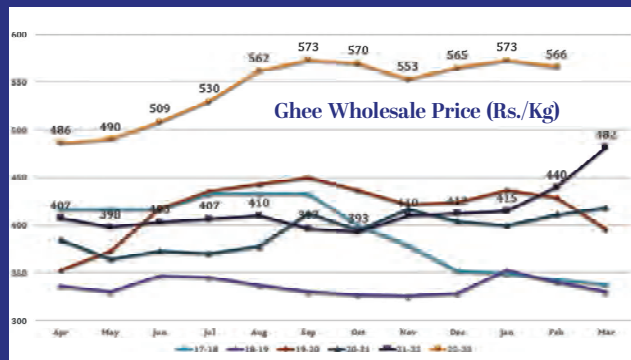

## Fresh Pouch Milk MRP (500 ml Pack) as on February 21, 2023

Market	Brand	Full Cream Milk MRP (Rs.)	Toned Milk MRP (Rs.)	Cow Milk MRP (Rs.)
Delhi	Amul	33	27	28
	Mother Dairy	33	27	28
	Madhusudan	33	27	28 (475 ml)
	Namaste India	33 (450 ml)	27 (475 ml)	
	Patanjali	33	27	28
Mumbai	Amul	33	27	28
	Gokul	35	26	27
	Mother Dairy	33	26	27
	Mahananda		26	27
	Gowardhan		26	27
Chennai	Aavin	30	20	
	Arokya	36	28	32
	Heritage	35	25	
Kolkata	Amul	33	27	28
	Red Cow	33	27	27
	Metro		26	26
	Banglar Dairy		22	23
	ITC		26	
Bengaluru	Nandini	24	20	22
	Dodla	31	23	
	Heritage	31	24	
Ahmedabad	Amul	33	27	28
	Mahi	31	25	
	Gayatri	31	25	

Raw Milk Price (Rs./Litre)

Source : Gujarat Cooperative Milk Marketing Federation Ltd.

SMP Wholesale Price (Rs/kg)

Ghee Wholesale Price (Rs/kg)

## Global Prices in US\$/MT

**Last 12 Months**

**Last 5 Years**

(Source: [www.globaldairytrade.info](http://www.globaldairytrade.info))