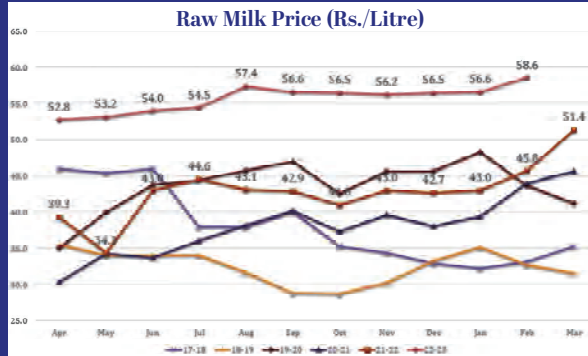

MARKET WATCH

Fresh Pouch Milk MRP (500 ml Pack) as on February 21, 2023

Market	Brand	Full Cream Milk MRP (Rs.)	Toned Milk MRP (Rs.)	Cow Milk MRP (Rs.)
Delhi	Amul	33	27	28
	Mother Dairy	33	27	28
	Madhusudan	33	27	28 (475 ml)
	Namaste India	33 (450 ml)	27 (475 ml)	
	Patanjali	33	27	28
Mumbai	Amul	33	27	28
	Gokul	35	26	27
	Mother Dairy	33	26	27
	Mahananda		26	27
	Gowardhan		26	27
Chennai	Aavin	30	20	
	Arokya	36	28	32
	Heritage	35	25	
Kolkata	Amul	33	27	28
	Red Cow	33	27	27
	Metro		26	26
	Banglar Dairy		22	23
	ITC		26	
Bengaluru	Nandini	24	20	22
	Dodla	31	23	
	Heritage	31	24	
Ahmedabad	Amul	33	27	28
	Mahi	31	25	
	Gayatri	31	25	

Raw Milk Price (Rs./Litre)