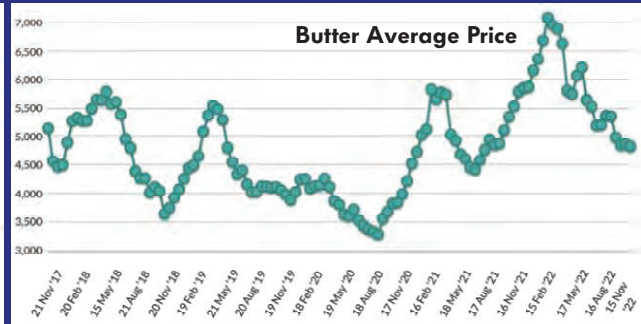

Raw Milk Price (Rs./Litre)

Source :
Gujarat Cooperative Milk Marketing Federation Ltd.

SMP Wholesale Price (Rs/kg)

Ghee Wholesale Price (Rs/kg)

Global Prices in US\$/MT

Last 12 Months

Last 5 Years

(Source: www.globaldairytrade.info)