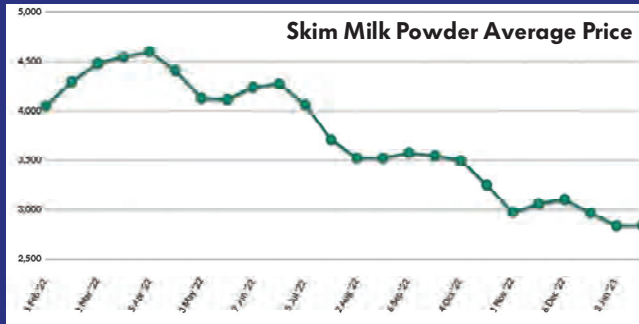

Raw Milk Price (Rs./Litre)

Source :
Gujarat Cooperative Milk Marketing Federation Ltd.

SMP Wholesale Price (Rs/kg)

Ghee Wholesale Price (Rs/kg)

Global Prices in US\$/MT

Last 12 Months

Last 5 Years

(Source: www.globaldairytrade.info)