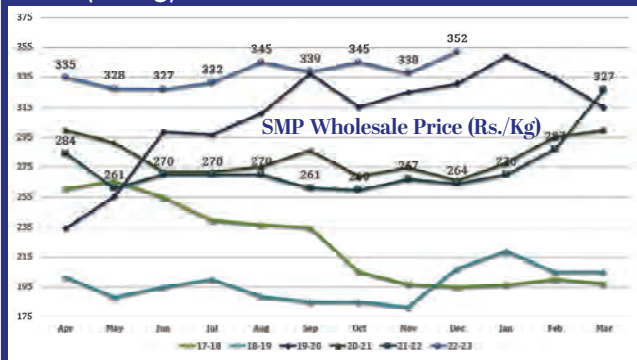

SMP Wholesale Price (Rs/kg)