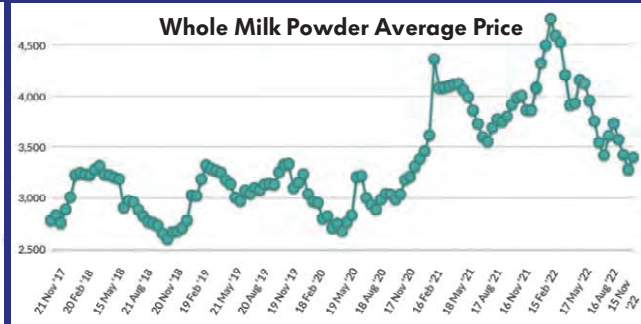

Raw Milk Price (Rs./Litre)

Source :
Gujarat Cooperative Milk Marketing Federation Ltd.

SMP Wholesale Price (Rs/kg)

Ghee Wholesale Price (Rs/kg)

Global Prices in US\$/MT

Last 12 Months

Last 5 Years

(Source: www.globaldairytrade.info)