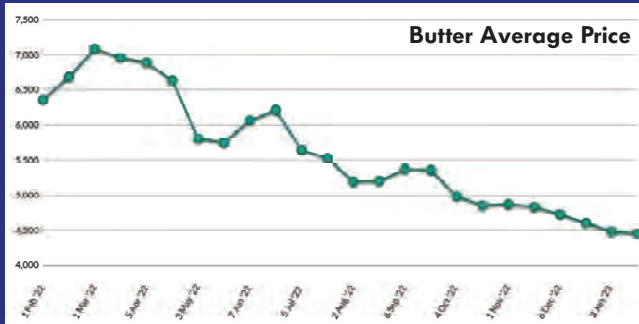

Raw Milk Price (Rs./Litre)

Source :
Gujarat Cooperative Milk Marketing Federation Ltd.

SMP Wholesale Price (Rs/kg)

Ghee Wholesale Price (Rs/kg)

Global Prices in US\$/MT

Last 12 Months

Last 5 Years

(Source: www.globaldairytrade.info)