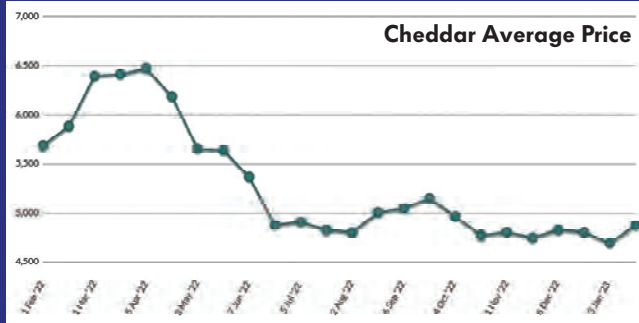

Raw Milk Price (Rs./Litre)

Source :
Gujarat Cooperative Milk Marketing Federation Ltd.

SMP Wholesale Price (Rs/kg)

Ghee Wholesale Price (Rs/kg)

Global Prices in US\$/MT

Last 12 Months

Last 5 Years

(Source: www.globaldairytrade.info)