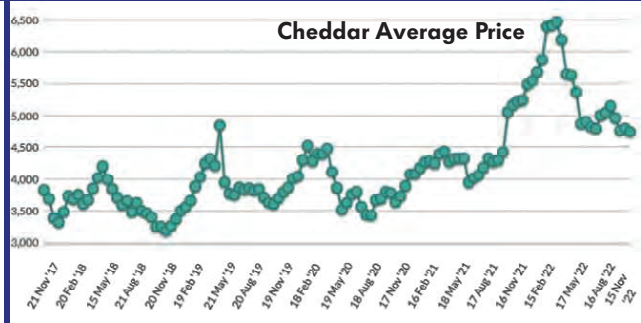

Raw Milk Price (Rs./Litre)

Source :
Gujarat Cooperative Milk Marketing Federation Ltd.

SMP Wholesale Price (Rs/kg)

Ghee Wholesale Price (Rs/kg)

Global Prices in US\$/MT

Last 12 Months

Last 5 Years

(Source: www.globaldairytrade.info)