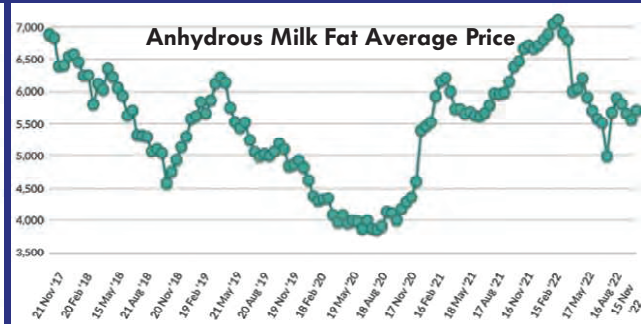

MARKET WATCH

Fresh Pouch Milk MRP (500 ml Pack) as on January 16, 2023

Market	Brand	Full Cream Milk MRP (Rs.)	Toned Milk MRP (Rs.)	Cow Milk MRP (Rs.)
Delhi	Amul	32	26	27
	Mother Dairy	33	27	28
	Madhusudan	33	27	28 (475 ml)
	Namaste India	33 (450 ml)	27 (475 ml)	
	Patanjali	33	27	28
Mumbai	Amul	32	26	27
	Gokul	35	26	27
	Mother Dairy	33	26	27
	Mahananda		26	27
	Gowardhan		26	27
Chennai	Aavin	30	20	
	Arokya	36	28	32
	Heritage	35	25	
Kolkata	Amul	32	26	27
	Red Cow	33	27	27
	Metro		26	26
	Banglar Dairy		22	23
	ITC		26	
Bengaluru	Nandini	24	20	22
	Dodla	31	23	
	Heritage	31	24	
Ahmedabad	Amul	31	25	26
	Mahi	31	25	
	Gayatri	31	25	

Raw Milk Price (Rs./Litre)

Source :
Gujarat Cooperative Milk Marketing Federation Ltd.

SMP Wholesale Price (Rs/kg)

Ghee Wholesale Price (Rs/kg)

Global Prices in US\$/MT

Last 12 Months

Last 5 Years

(Source: www.globaldairytrade.info)