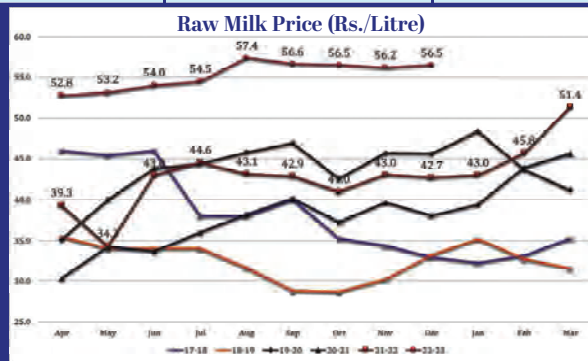

MARKET WATCH

Fresh Pouch Milk MRP (500 ml Pack) as on January 16, 2023

Market	Brand	Full Cream Milk MRP (Rs.)	Toned Milk MRP (Rs.)	Cow Milk MRP (Rs.)
Delhi	Amul	32	26	27
	Mother Dairy	33	27	28
	Madhusudan	33	27	28 (475 ml)
	Namaste India	33 (450 ml)	27 (475 ml)	
	Patanjali	33	27	28
Mumbai	Amul	32	26	27
	Gokul	35	26	27
	Mother Dairy	33	26	27
	Mahananda		26	27
	Gowardhan		26	27
Chennai	Aavin	30	20	
	Arokya	36	28	32
	Heritage	35	25	
Kolkata	Amul	32	26	27
	Red Cow	33	27	27
	Metro		26	26
	Banglar Dairy		22	23
	ITC		26	
Bengaluru	Nandini	24	20	22
	Dodla	31	23	
	Heritage	31	24	
Ahmedabad	Amul	31	25	26
	Mahi	31	25	
	Gayatri	31	25	

Raw Milk Price (Rs./Litre)