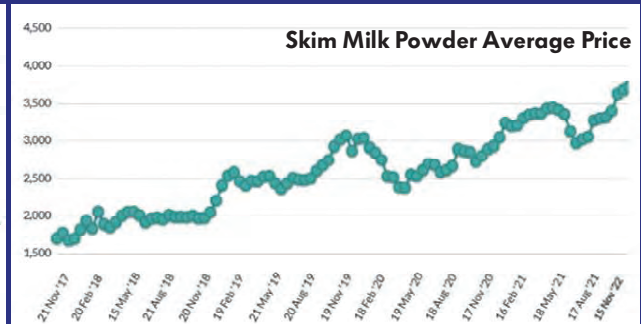

Raw Milk Price (Rs./Litre)

Source :
Gujarat Cooperative Milk Marketing Federation Ltd.

SMP Wholesale Price (Rs/kg)

Ghee Wholesale Price (Rs/kg)

Global Prices in US\$/MT

Last 12 Months

Last 5 Years

(Source: www.globaldairytrade.info)