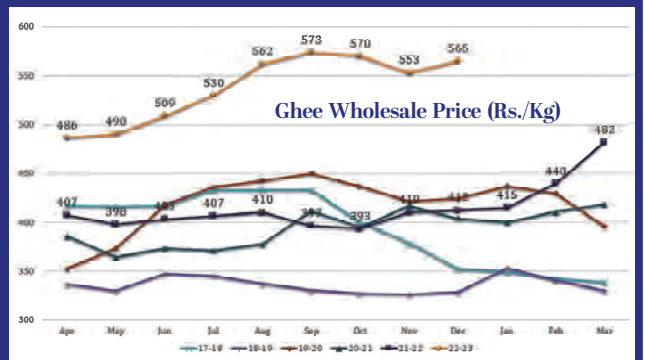

MARKET WATCH

Fresh Pouch Milk MRP (500 ml Pack) as on January 16, 2023

Market	Brand	Full Cream Milk MRP (Rs.)	Toned Milk MRP (Rs.)	Cow Milk MRP (Rs.)
Delhi	Amul	32	26	27
	Mother Dairy	33	27	28
	Madhusudan	33	27	28 (475 ml)
	Namaste India	33 (450 ml)	27 (475 ml)	
	Patanjali	33	27	28
Mumbai	Amul	32	26	27
	Gokul	35	26	27
	Mother Dairy	33	26	27
	Mahananda		26	27
	Gowardhan		26	27
Chennai	Aavin	30	20	
	Arokya	36	28	32
	Heritage	35	25	
Kolkata	Amul	32	26	27
	Red Cow	33	27	27
	Metro		26	26
	Banglar Dairy		22	23
	ITC		26	
Bengaluru	Nandini	24	20	22
	Dodla	31	23	
	Heritage	31	24	
Ahmedabad	Amul	31	25	26
	Mahi	31	25	
	Gayatri	31	25	

Raw Milk Price (Rs./Litre)

Source :
Gujarat Cooperative Milk Marketing Federation Ltd.

SMP Wholesale Price (Rs/kg)

Ghee Wholesale Price (Rs/kg)

Global Prices in US\$/MT

Last 12 Months

Last 5 Years

(Source: www.globaldairytrade.info)