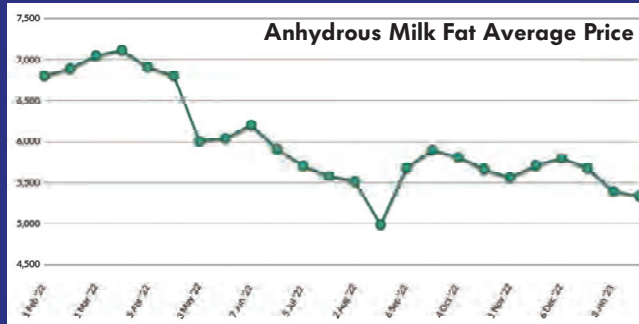

Raw Milk Price (Rs./Litre)

Source :
Gujarat Cooperative Milk Marketing Federation Ltd.

SMP Wholesale Price (Rs/kg)

Ghee Wholesale Price (Rs/kg)

Global Prices in US\$/MT

Last 12 Months

Last 5 Years

(Source: www.globaldairytrade.info)