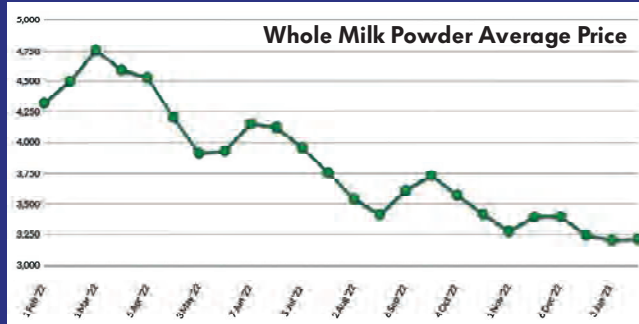

Raw Milk Price (Rs./Litre)

Source :
Gujarat Cooperative Milk Marketing Federation Ltd.

SMP Wholesale Price (Rs/kg)

Ghee Wholesale Price (Rs/kg)

Global Prices in US\$/MT

Last 12 Months

Last 5 Years

(Source: www.globaldairytrade.info)