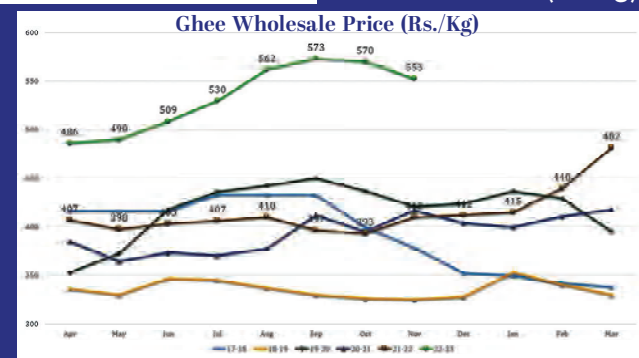

Raw Milk Price (Rs./Litre)

Source : Gujarat Cooperative Milk Marketing Federation Ltd.

SMP Wholesale Price (Rs/kg)

Ghee Wholesale Price (Rs/kg)

Global Prices in US\$/MT

Last 12 Months

Last 5 Years

(Source: www.globaldairytrade.info)