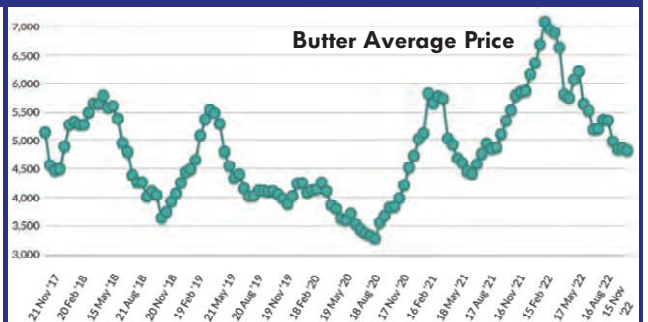

Raw Milk Price (Rs./Litre)

Source : Gujarat Cooperative Milk Marketing Federation Ltd.

SMP Wholesale Price (Rs/kg)

Ghee Wholesale Price (Rs/kg)

Global Prices in US\$/MT

Last 12 Months

Last 5 Years

(Source: www.globaldairytrade.info)