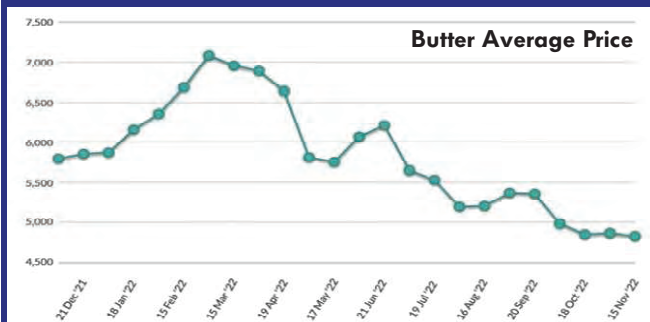

Raw Milk Price (Rs./Litre)

Source : Gujarat Cooperative Milk Marketing Federation Ltd.

SMP Wholesale Price (Rs/kg)

Ghee Wholesale Price (Rs/kg)

Global Prices in US\$/MT

Last 12 Months

Last 5 Years

(Source: www.globaldairytrade.info)