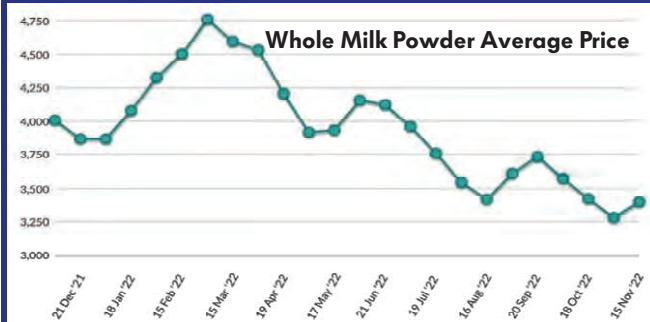

Raw Milk Price (Rs./Litre)

Source : Gujarat Cooperative Milk Marketing Federation Ltd.

SMP Wholesale Price (Rs/kg)

Ghee Wholesale Price (Rs/kg)

Global Prices in US\$/MT

Last 12 Months

Last 5 Years

(Source: www.globaldairytrade.info)