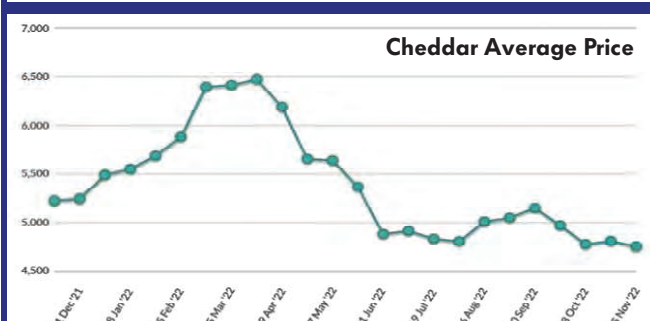

Raw Milk Price (Rs./Litre)

Source : Gujarat Cooperative Milk Marketing Federation Ltd.

SMP Wholesale Price (Rs/kg)

Ghee Wholesale Price (Rs/kg)

Global Prices in US\$/MT

Last 12 Months

Last 5 Years

(Source: www.globaldairytrade.info)