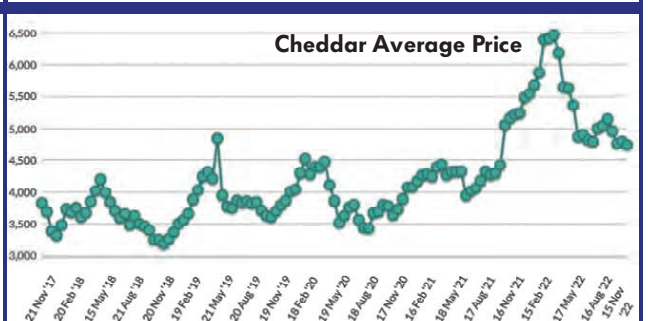

Raw Milk Price (Rs./Litre)

Source : Gujarat Cooperative Milk Marketing Federation Ltd.

SMP Wholesale Price (Rs/kg)

Ghee Wholesale Price (Rs/kg)

Global Prices in US\$/MT

Last 12 Months

Last 5 Years

(Source: www.globaldairytrade.info)