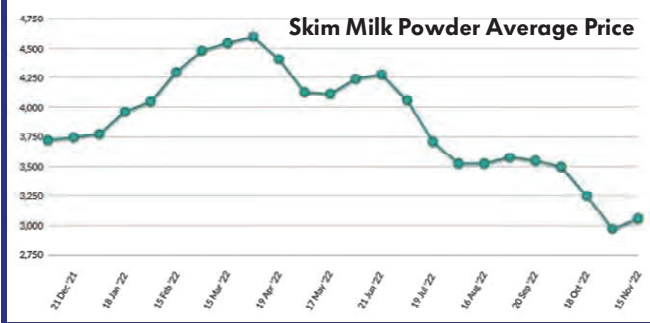

Raw Milk Price (Rs./Litre)

Source : Gujarat Cooperative Milk Marketing Federation Ltd.

SMP Wholesale Price (Rs/kg)

Ghee Wholesale Price (Rs/kg)

Global Prices in US\$/MT

Last 12 Months

Last 5 Years

(Source: www.globaldairytrade.info)