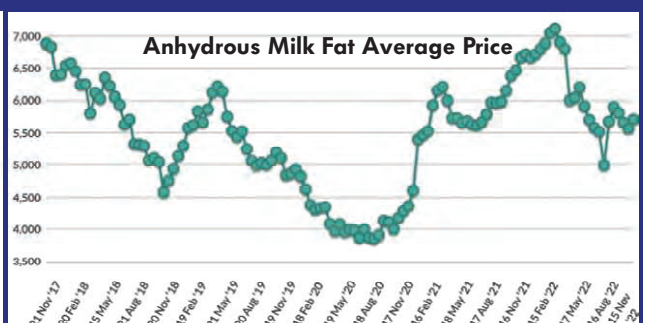

Raw Milk Price (Rs./Litre)

Source : Gujarat Cooperative Milk Marketing Federation Ltd.

SMP Wholesale Price (Rs/kg)

Ghee Wholesale Price (Rs/kg)

Global Prices in US\$/MT

Last 12 Months

Last 5 Years

(Source: www.globaldairytrade.info)