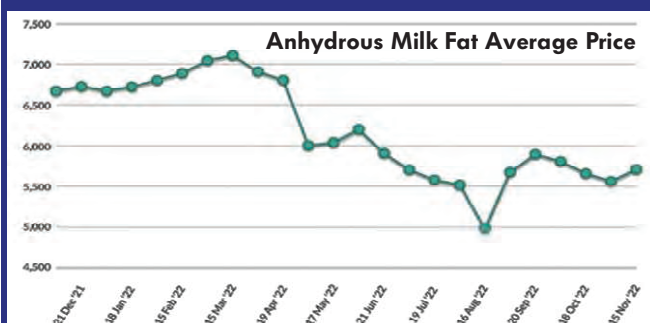

Raw Milk Price (Rs./Litre)

Source : Gujarat Cooperative Milk Marketing Federation Ltd.

SMP Wholesale Price (Rs/kg)

Ghee Wholesale Price (Rs/kg)

Global Prices in US\$/MT

Last 12 Months

Last 5 Years

(Source: www.globaldairytrade.info)