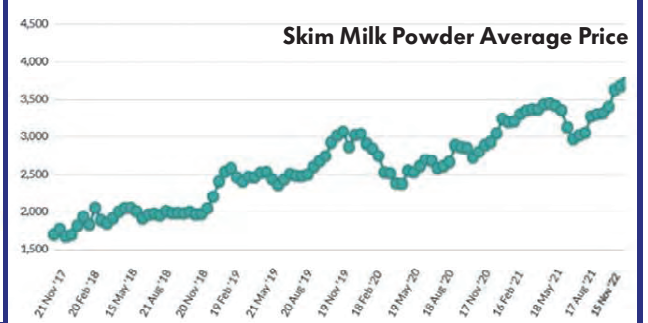

Raw Milk Price (Rs./Litre)

Source : Gujarat Cooperative Milk Marketing Federation Ltd.

SMP Wholesale Price (Rs/kg)

Ghee Wholesale Price (Rs/kg)

Global Prices in US\$/MT

Last 12 Months

Last 5 Years

(Source: www.globaldairytrade.info)