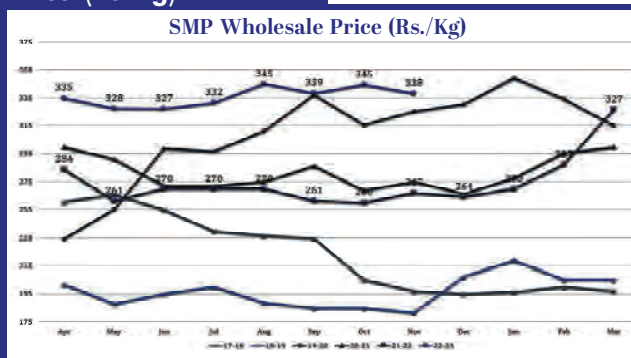

SMP Wholesale Price (Rs/kg)