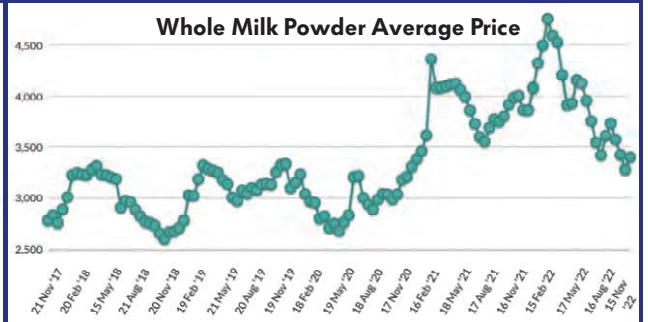

Raw Milk Price (Rs./Litre)

Source : Gujarat Cooperative Milk Marketing Federation Ltd.

SMP Wholesale Price (Rs/kg)

Ghee Wholesale Price (Rs/kg)

Global Prices in US\$/MT

Last 12 Months

Last 5 Years

(Source: www.globaldairytrade.info)