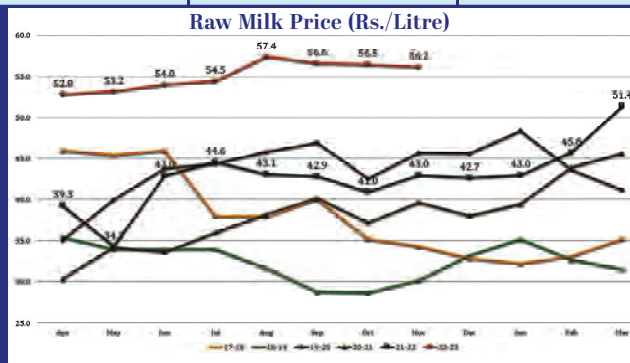

MARKET WATCH

Fresh Pouch Milk MRP (500 ml Pack) as on December 13, 2022

Market	Brand	Full Cream Milk MRP (Rs.)	Toned Milk MRP (Rs.)	Cow Milk MRP (Rs.)
Delhi	Amul	32	26	27
	Mother Dairy	32	26	28
	Madhusudan	32	26	28
	Namaste India (475 ml)	33	26	
	Patanjali	32	26	28
Mumbai	Amul	32	26	27
	Gokul	35	26	27
	Mother Dairy	32	26	27
	Mahananda		26	27
	Gowardhan		26	27
Chennai	Aavin	30	20	
	Arokya	36	28	32
	Heritage	35	25	
Kolkata	Amul	32	26	27
	Red Cow	32	26	26
	Metro		26	26
	Mother Dairy			23
	ITC		26	
Bengaluru	Nandini	24	20	22
	Dodla	31	23	
	Heritage	31	24	
Ahmedabad	Amul	31	25	26
	Mahi	31	25	
	Gayatri	31	25	

Raw Milk Price (Rs./Litre)