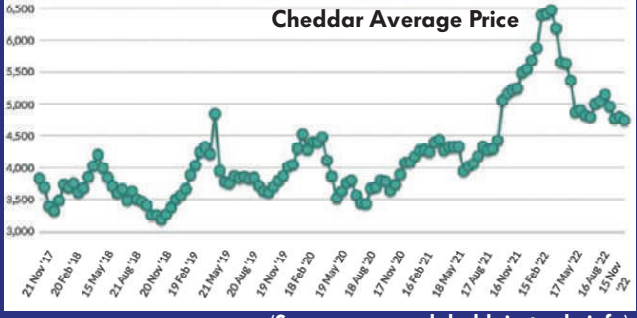

# Global Prices in US\$/MT

Last 12 Months

Last 5 Years

(Source: [www.globaldairytrade.info](http://www.globaldairytrade.info))