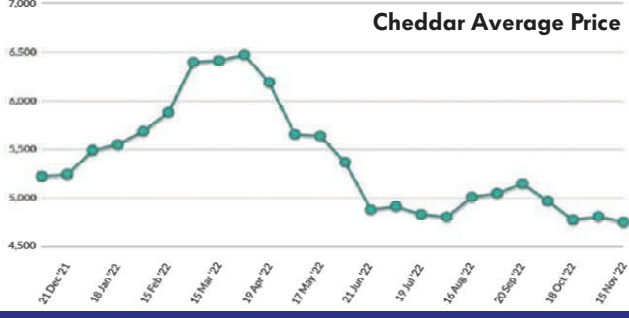

Raw Milk Price (Rs/Litre)

Source : Gujarat Cooperative Milk Marketing Federation Ltd.

SMP Wholesale Price (Rs/kg)

Ghee Wholesale Price (Rs/kg)

# Global Prices in US\$/MT

Last 12 Months

Last 5 Years

(Source: [www.globaldairytrade.info](http://www.globaldairytrade.info))