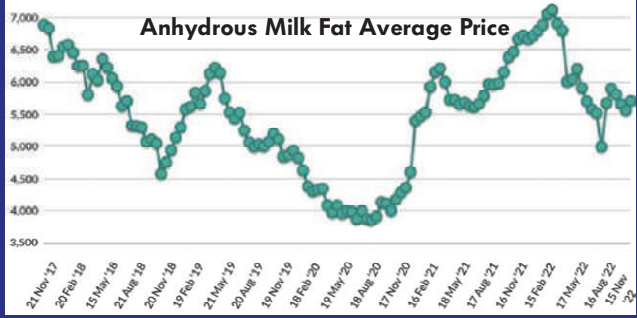

Global Prices in US$/MT

Last 12 Months

Last 5 Years

(Source: www.globaldairytrade.info)