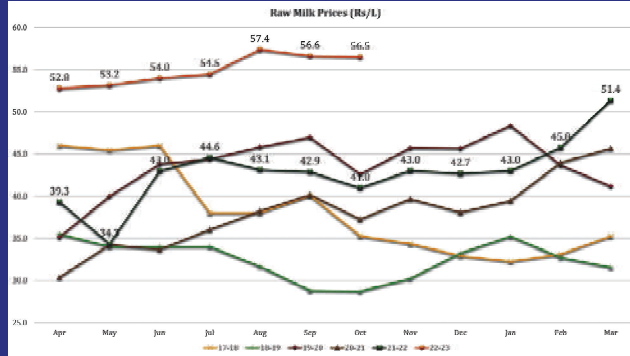

MARKET WATCH

Fresh Pouch Milk MRP (500 ml Pack) as on November 19, 2022

Market	Brand	Full Cream Milk MRP (Rs.)	Toned Milk MRP (Rs.)	Cow Milk MRP (Rs.)
Delhi	Amul	32	26	27
	Mother Dairy	32	26	28
	Madhusudan	32	26	28
	Namaste India	33	25	
	Patanjali	32	26	28
Mumbai	Amul	32	26	26
	Gokul	35	25	26
	Mother Dairy	32	26	26
	Mahananda		26	27
	Gowardhan		26	27
Chennai	Aavin	30	20	
	Arokya	36	28	32
	Heritage	35	25	
Kolkata	Amul	32	26	27
	Red Cow	32	26	26
	Metro		26	26
	Mother Dairy			23
	ITC		26	
Bengaluru	Nandini	23	19	21
	Dodla	30	22	
	Heritage	31	24	
Ahmedabad	Amul	31	25	26
	Mahi	31	25	
	Gayatri	31	25	

Raw Milk Price (Rs/Litre)