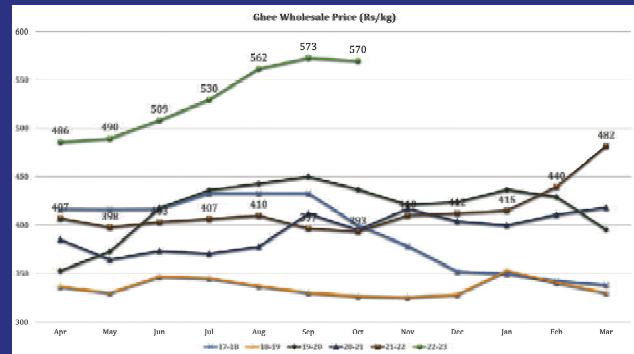

## Fresh Pouch Milk MRP (500 ml Pack) as on November 19, 2022

Market	Brand	Full Cream Milk MRP (Rs.)	Toned Milk MRP (Rs.)	Cow Milk MRP (Rs.)
Delhi	Amul	32	26	27
	Mother Dairy	32	26	28
	Madhusudan	32	26	28
	Namaste India	33	25	
	Patanjali	32	26	28
Mumbai	Amul	32	26	26
	Gokul	35	25	26
	Mother Dairy	32	26	26
	Mahananda		26	27
	Gowardhan		26	27
Chennai	Aavin	30	20	
	Arokya	36	28	32
	Heritage	35	25	
Kolkata	Amul	32	26	27
	Red Cow	32	26	26
	Metro		26	26
	Mother Dairy			23
	ITC		26	
Bengaluru	Nandini	23	19	21
	Dodla	30	22	
	Heritage	31	24	
Ahmedabad	Amul	31	25	26
	Mahi	31	25	
	Gayatri	31	25	

Raw Milk Price (Rs/Litre)

Source : Gujarat Cooperative Milk Marketing Federation Ltd.

SMP Wholesale Price (Rs/kg)

Ghee Wholesale Price (Rs/kg)

# Global Prices in US\$/MT

Last 12 Months

Last 5 Years

(Source: [www.globaldairytrade.info](http://www.globaldairytrade.info))