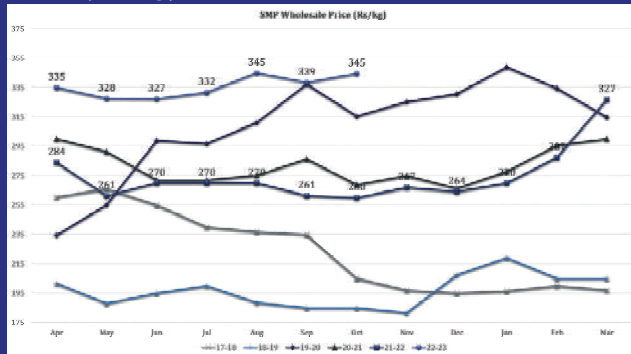

## Fresh Pouch Milk MRP (500 ml Pack) as on November 19, 2022

Market	Brand	Full Cream Milk MRP (Rs.)	Toned Milk MRP (Rs.)	Cow Milk MRP (Rs.)
Delhi	Amul	32	26	27
	Mother Dairy	32	26	28
	Madhusudan	32	26	28
	Namaste India	33	25	
	Patanjali	32	26	28
Mumbai	Amul	32	26	26
	Gokul	35	25	26
	Mother Dairy	32	26	26
	Mahananda		26	27
	Gowardhan		26	27
Chennai	Aavin	30	20	
	Arokya	36	28	32
	Heritage	35	25	
Kolkata	Amul	32	26	27
	Red Cow	32	26	26
	Metro		26	26
	Mother Dairy			23
	ITC		26	
Bengaluru	Nandini	23	19	21
	Dodla	30	22	
	Heritage	31	24	
Ahmedabad	Amul	31	25	26
	Mahi	31	25	
	Gayatri	31	25	

Raw Milk Price (Rs/Litre)

Source : Gujarat Cooperative Milk Marketing Federation Ltd.

SMP Wholesale Price (Rs/kg)

Ghee Wholesale Price (Rs/kg)