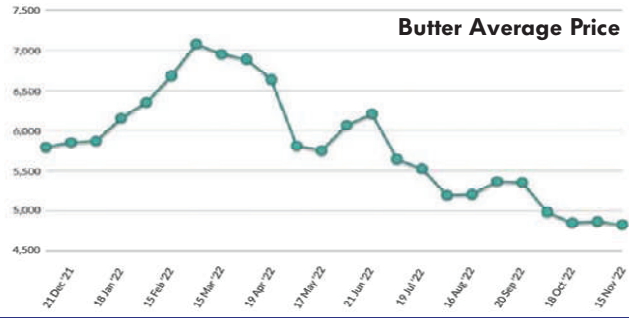

Raw Milk Price (Rs/Litre)

Source : Gujarat Cooperative Milk Marketing Federation Ltd.

SMP Wholesale Price (Rs/kg)

Ghee Wholesale Price (Rs/kg)

# Global Prices in US\$/MT

Last 12 Months

Last 5 Years

(Source: [www.globaldairytrade.info](http://www.globaldairytrade.info))