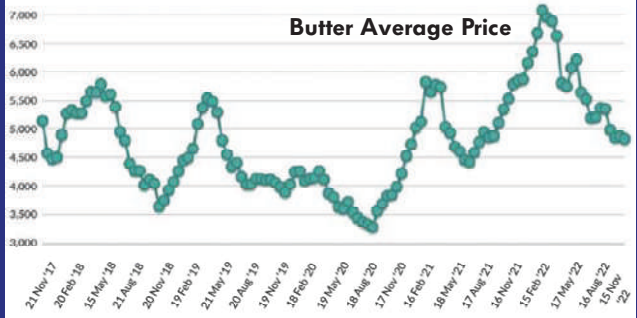

# Global Prices in US\$/MT

Last 12 Months

Last 5 Years

(Source: [www.globaldairytrade.info](http://www.globaldairytrade.info))