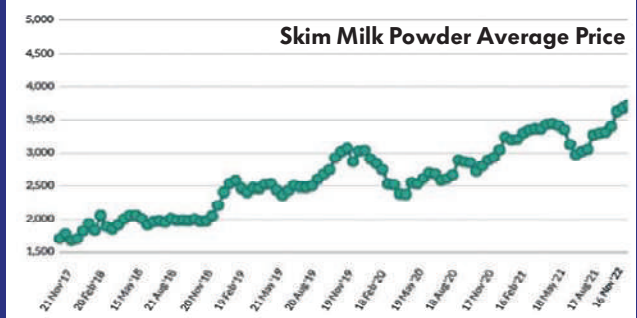

Global Prices in US$/MT

Last 5 Years

(Source: www.globaldairytrade.info)