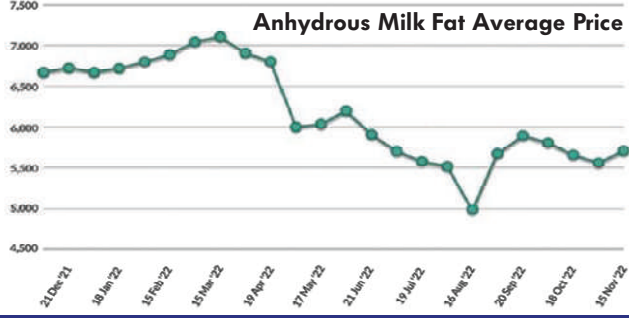

Global Prices in US$/MT

Last 12 Months

Last 5 Years

(Source: www.globaldairytrade.info)