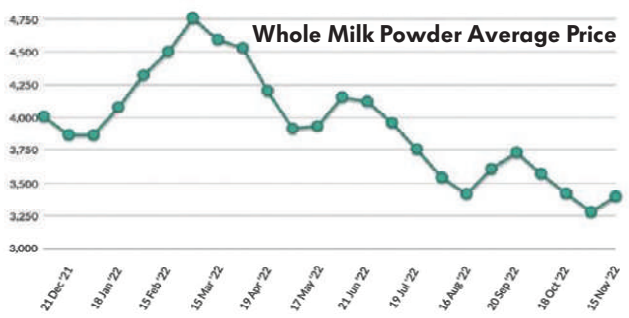

Raw Milk Price (Rs/Litre)

Source : Gujarat Cooperative Milk Marketing Federation Ltd.

SMP Wholesale Price (Rs/kg)

Ghee Wholesale Price (Rs/kg)

# Global Prices in US\$/MT

Last 12 Months

Last 5 Years

(Source: [www.globaldairytrade.info](http://www.globaldairytrade.info))