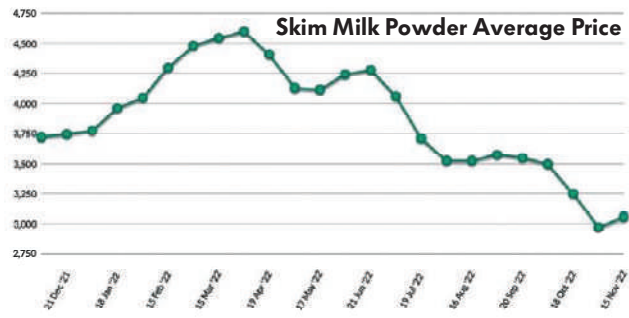

## Fresh Pouch Milk MRP (500 ml Pack) as on November 19, 2022

Market	Brand	Full Cream Milk MRP (Rs.)	Toned Milk MRP (Rs.)	Cow Milk MRP (Rs.)
Delhi	Amul	32	26	27
	Mother Dairy	32	26	28
	Madhusudan	32	26	28
	Namaste India	33	25	
	Patanjali	32	26	28
Mumbai	Amul	32	26	26
	Gokul	35	25	26
	Mother Dairy	32	26	26
	Mahananda		26	27
	Gowardhan		26	27
Chennai	Aavin	30	20	
	Arokya	36	28	32
	Heritage	35	25	
Kolkata	Amul	32	26	27
	Red Cow	32	26	26
	Metro		26	26
	Mother Dairy			23
	ITC		26	
Bengaluru	Nandini	23	19	21
	Dodla	30	22	
	Heritage	31	24	
Ahmedabad	Amul	31	25	26
	Mahi	31	25	
	Gayatri	31	25	

Raw Milk Price (Rs/Litre)

Source : Gujarat Cooperative Milk Marketing Federation Ltd.

SMP Wholesale Price (Rs/kg)

Ghee Wholesale Price (Rs/kg)

# Global Prices in US\$/MT

Last 12 Months

Last 5 Years

(Source: [www.globaldairytrade.info](http://www.globaldairytrade.info))