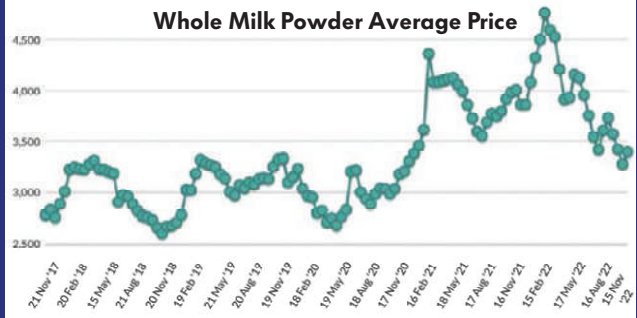

Global Prices in US$/MT

Last 12 Months

Last 5 Years

(Source: www.globaldairytrade.info)