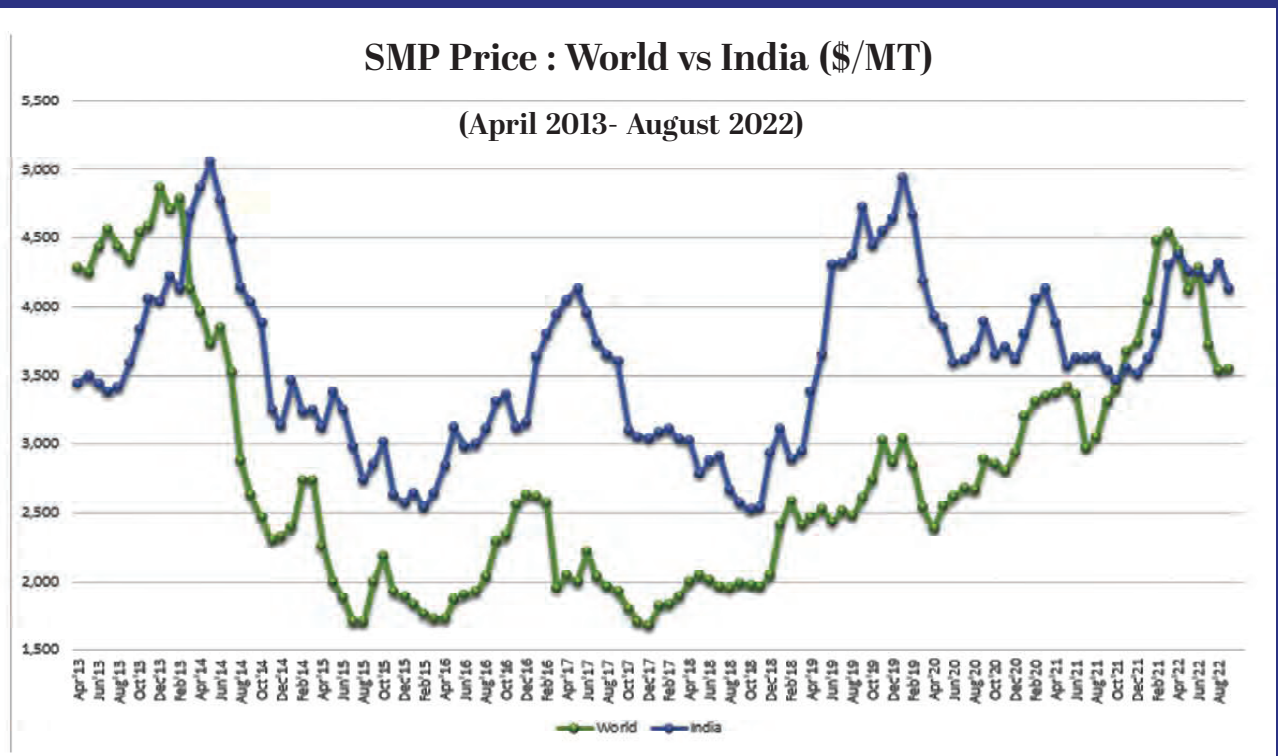

Global Prices in US$/MT

(Source: www.globaldairytrade.info)