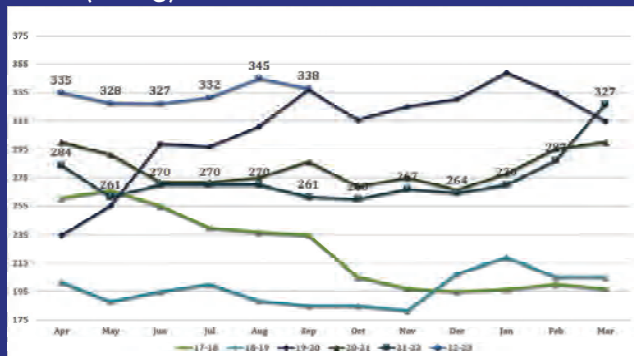

SMP Wholesale Price (Rs/kg)