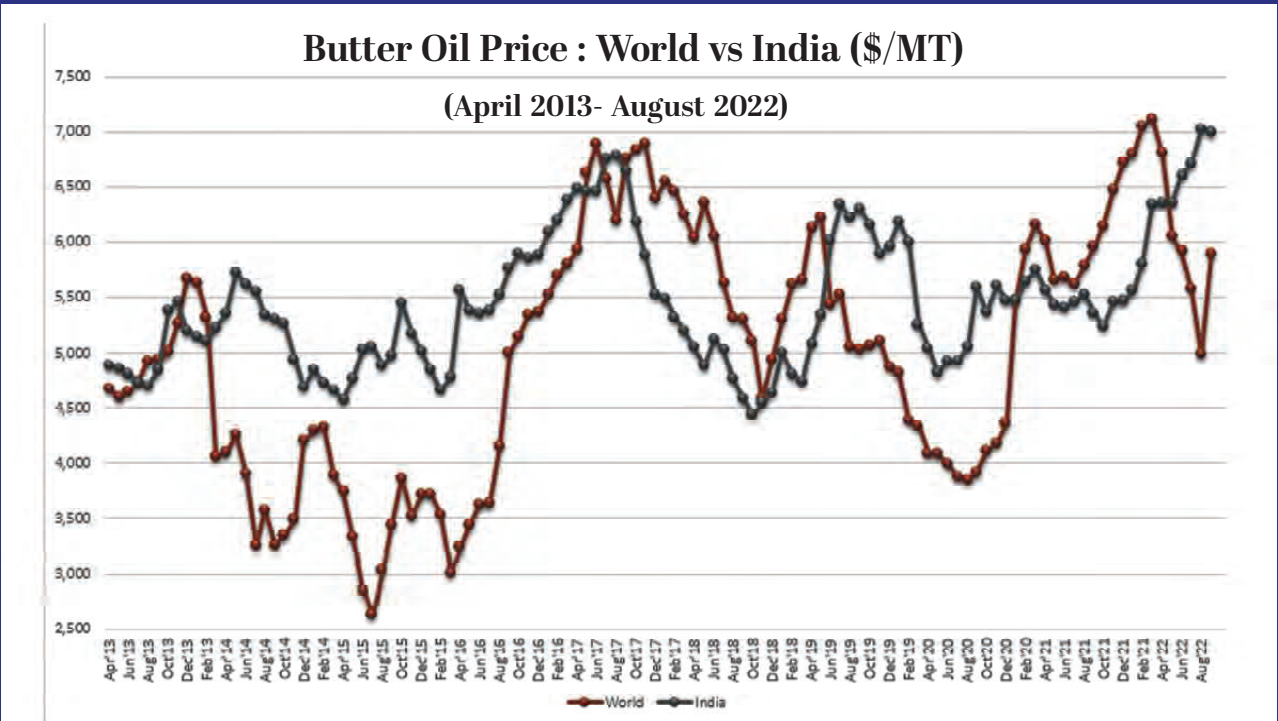

Global Prices in US$/MT

(Source: www.globaldairytrade.info)