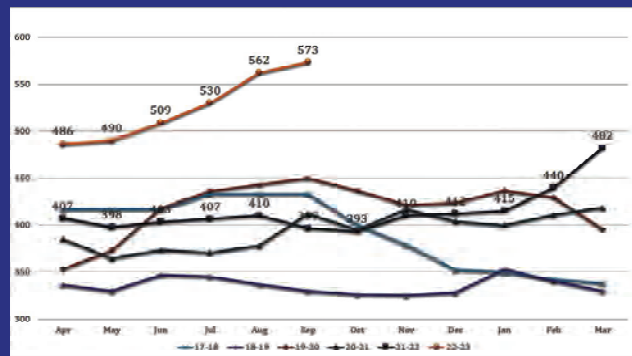

## Fresh Pouch Milk MRP (500 ml Pack) as on October 17, 2022

Market	Brand	Full Cream Milk MRP (Rs.)	Toned Milk MRP (Rs.)	Cow Milk MRP (Rs.)
Delhi	Amul	32	26	27
	Mother Dairy	32	26	28
	Madhusudan	32	26	28
	Namaste India	33	25	
	Patanjali	32	26	28
Mumbai	Amul	32	26	27
	Gokul	33	25	27
	Mother Dairy	32	26	26
	Mahananda		26	27
	Gowardhan		26	27
Chennai	Aavin	24	20	
	Arokya	36	28	32
	Heritage	35	25	
Kolkata	Amul	32	26	27
	Red Cow	32	26	26
	Metro		26	26
	Mother Dairy			23
	ITC		26	
Bengaluru	Nandini	23	19	21
	Dodla	30	22	
	Heritage	30	23	
Ahmedabad	Amul	31	25	26
	Mahi	31	25	
	Gayatri	31	25	26

Raw Milk Price (Rs/Litre)

Source : Gujarat Cooperative Milk Marketing Federation Ltd.

SMP Wholesale Price (Rs/kg)

Ghee Wholesale Price (Rs/kg)