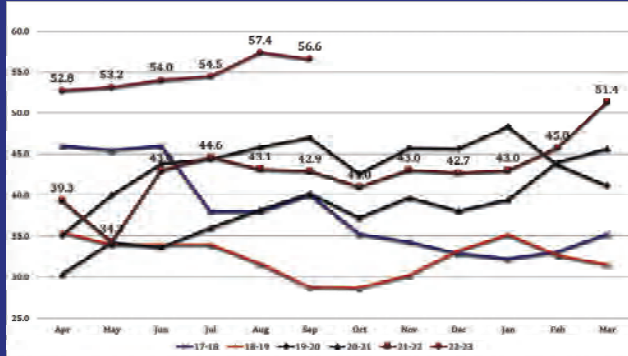

MARKET WATCH

Fresh Pouch Milk MRP (500 ml Pack) as on October 17, 2022

Market	Brand	Full Cream Milk MRP (Rs.)	Toned Milk MRP (Rs.)	Cow Milk MRP (Rs.)
Delhi	Amul	32	26	27
	Mother Dairy	32	26	28
	Madhusudan	32	26	28
	Namaste India	33	25	
	Patanjali	32	26	28
Mumbai	Amul	32	26	27
	Gokul	33	25	27
	Mother Dairy	32	26	26
	Mahananda		26	27
	Gowardhan		26	27
Chennai	Aavin	24	20	
	Arokya	36	28	32
	Heritage	35	25	
Kolkata	Amul	32	26	27
	Red Cow	32	26	26
	Metro		26	26
	Mother Dairy			23
	ITC		26	
Bengaluru	Nandini	23	19	21
	Dodla	30	22	
	Heritage	30	23	
Ahmedabad	Amul	31	25	26
	Mahi	31	25	
	Gayatri	31	25	26

Raw Milk Price (Rs/Litre)